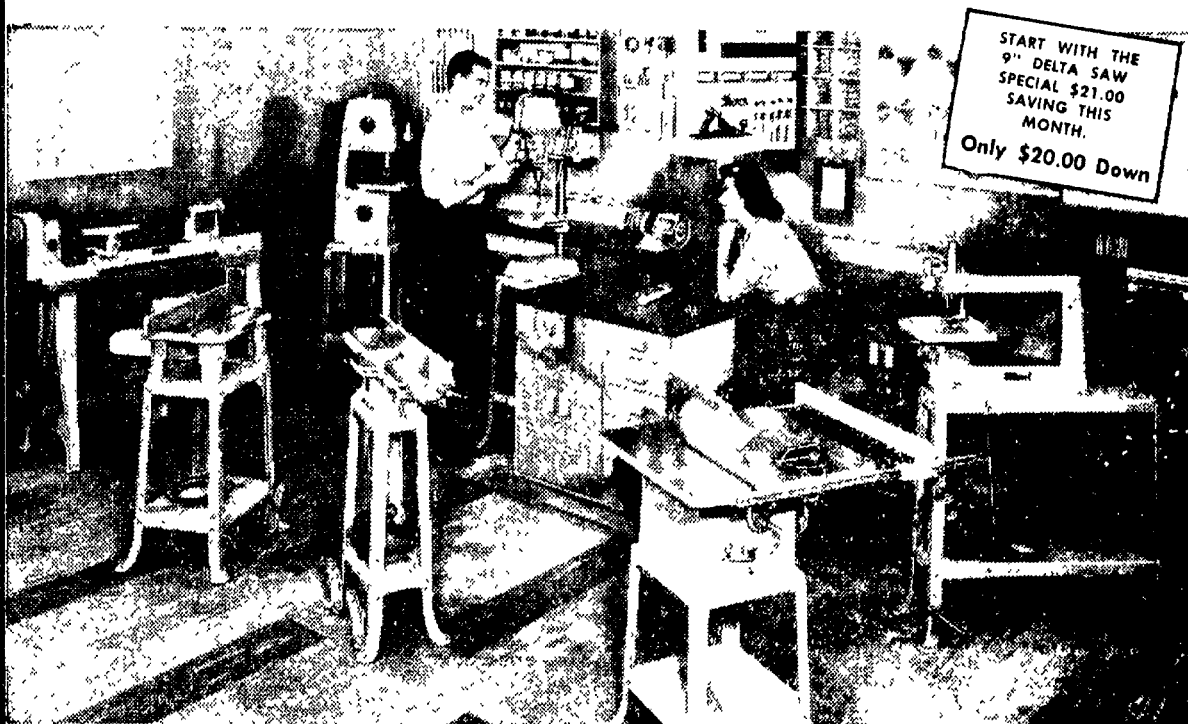

Presenting the world's finest in **POWER TOOLS**

during 1959 at **COMMERCIAL HARDWARE**
SEE HOW YOU CAN START A "DREAM SHOP" LIKE THIS

NEW ADVANCED DESIGN DELTA INDIVIDUAL TOOLS

Here is the "newest look" in power tools—featuring up-to-the-minute styling by Raymond Loewy Associates, Inc. Only Delta brings you these tools—as handsome as they are practical—and in a complete new line that lets you choose

the *right* tool for your needs. See them today! You can have a "dream shop" sooner than you think—(start with the Delta 9" Circular Saw)—and build it yourself with New Advanced Design Delta Homecraft Power Tools.

YOURS FOR ONLY

COMPLETE
$29⁹⁵
Down